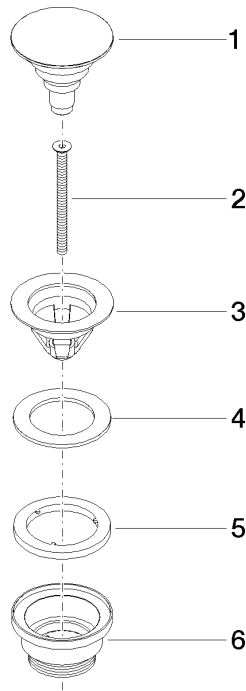

Basin Waste with push fastening 1 1/4" - Brushed Durabross (23kt Gold)

IMO

10 125 970

Fits: IMO, LULU, MADISON, MEM, TARA,
CL.1, LISSÉ, VAIA, META, CYO

	Brushed Durabross (23kt Gold)	10 125 970-28
	Chrome	10 125 970-00
	Brushed Platinum	10 125 970-06
	Platinum	10 125 970-08
	Durabross (23kt Gold)	10 125 970-09
	Dark Chrome	10 125 970-19
	Light Gold	10 125 970-26
	Brushed Light Gold	10 125 970-27
	Matte Black	10 125 970-33
	Platinum / Brushed Platinum	10 125 970-36
	Durabross / Brushed Durabross (23kt Gold)	10 125 970-38
	Brushed Bronze	10 125 970-42
	Brushed Champagne (22kt Gold)	10 125 970-46
	Champagne (22kt Gold)	10 125 970-47
	Brushed Chrome	10 125 970-93
	Brushed Dark Platinum	10 125 970-99

Basin Waste with push fastening 1 1/4" - Brushed Durabrass (23kt Gold)

IMO

10 125 970

Only suitable for basins with an overflow.

10 125 970

mm [inches]

10 125 970

Parts for other finishes can be found here: [Chrome](#)

Spare parts list

No.	Item Number	Name	Quantity used	Delivery time
1	04 31 20 096 00-28	plug	1	20
2	09 30 30 179 90	screw	1	2
3	09 11 01 038-28	cup	1	20
4	09 14 05 061 90	seal	1	2
5	09 14 03 153 90	seal	1	2
6	09 11 10 156-28	connection	1	20